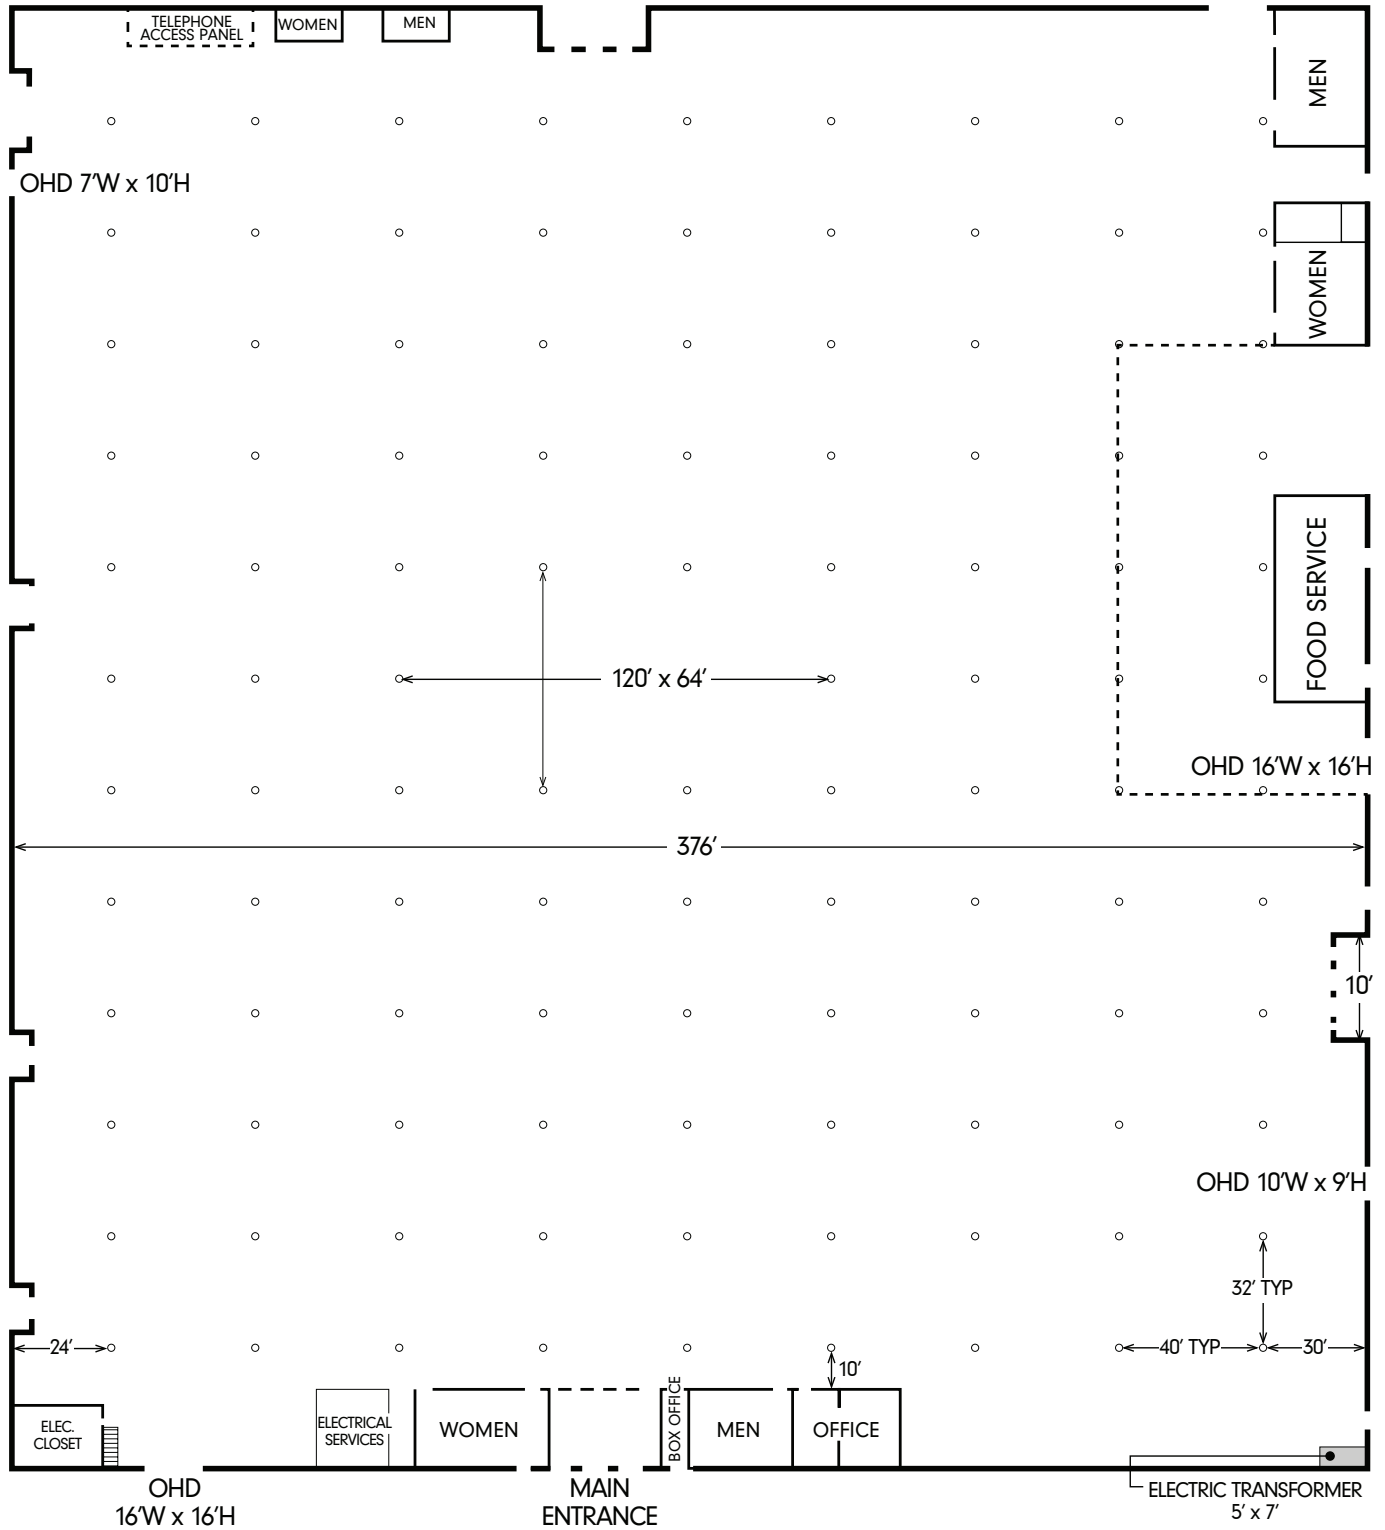

# Welcome to the Rental Office!

At the [Ohio Expo Center](#), you'll find more than one million square feet of event space, seats for 20,000 people and ties for 2,000 cattle.

Our versatile, 360-acre, 20-building complex can host almost any kind and size of event. From a small meeting to a large convention, from a sporting event to a concert and from a horse show to a black-tie celebration, the Ohio Expo Center is perfectly accommodating.

# BRICKER MULTI-PURPOSE BUILDING

**SEATING CAPACITY:**  
3.5 Acres Under Roof

**SQUARE FEET FOR DISPLAYS:**  
154,912

**OTHER FEATURES:**  
Ceiling Height 20' (Highbay Ceiling 28')  
Water And Drains

Air-Conditioned  
Exhaust Fans  
Electric on each pole  
Office Area