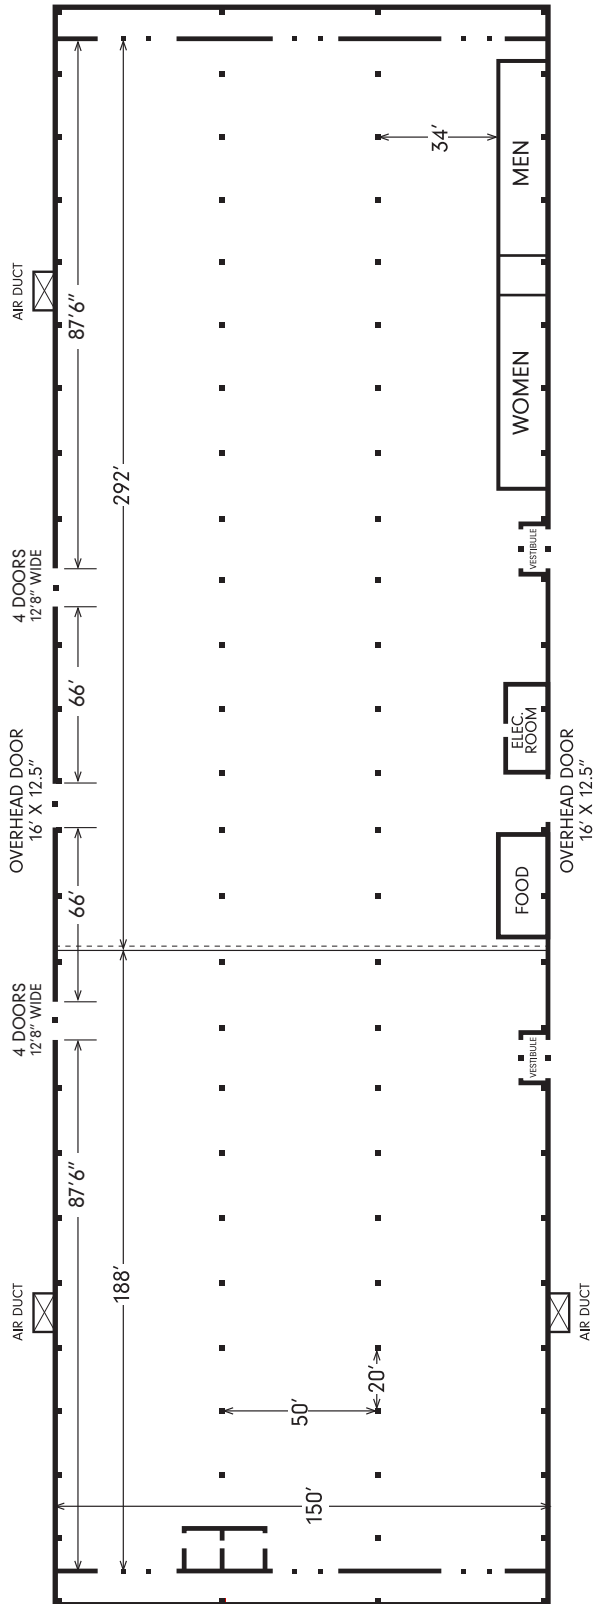

SEATING CAPACITY:

Up to 5,000
Banquet

SQUARE FEET FOR DISPLAYS:

68,786

OTHER FEATURES:

- Lowest Clearance In Ceiling
  Ht.-12'6"
- Metal Halide Lighting
- Water Drains
- Electric
- Concession Area
- South portion or entire facility
  available for rent

Rental Services

717 E. 17th Ave. Columbus, Ohio
43211-2698
614-466-8346 ohioexpocenter.com