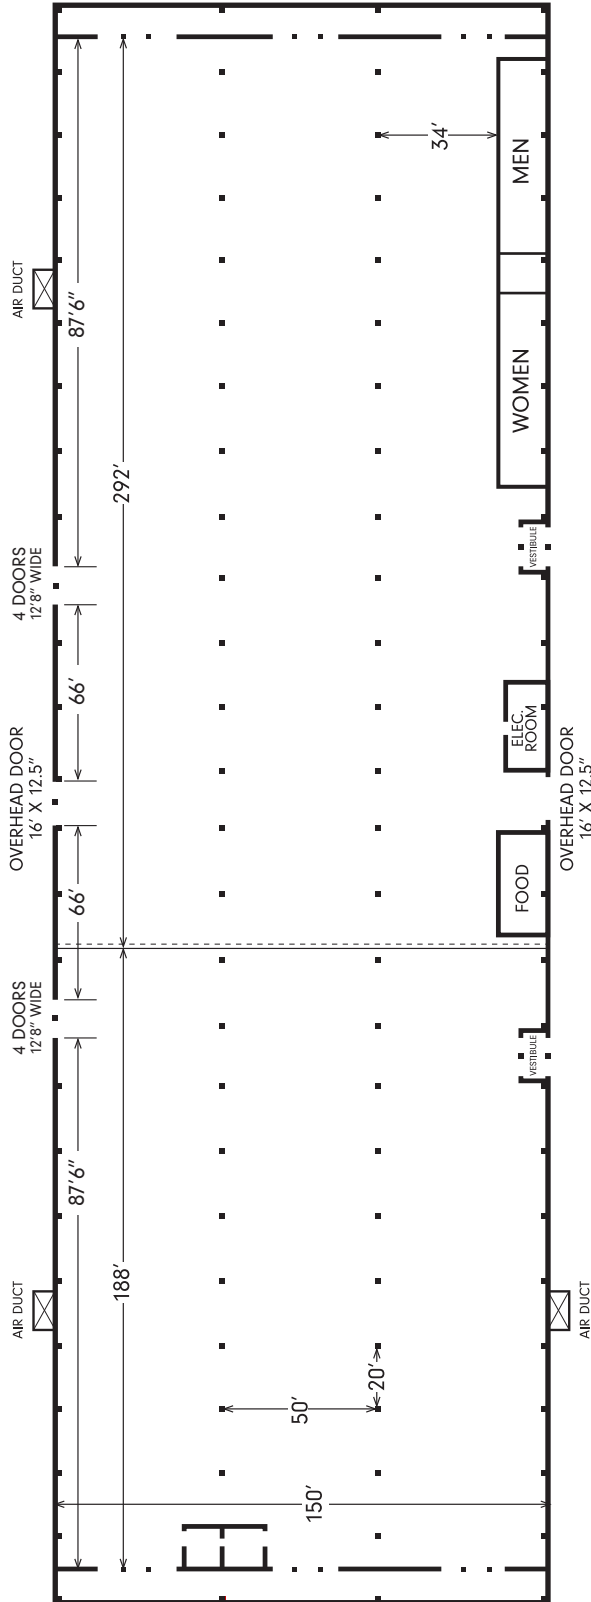

# Welcome to the Rental Office!

At the [Ohio Expo Center](#), you'll find more than one million square feet of event space, seats for 20,000 people and ties for 2,000 cattle.

Our versatile, 360-acre, 20-building complex can host almost any kind and size of event. From a small meeting to a large convention, from a sporting event to a concert and from a horse show to a black-tie celebration, the Ohio Expo Center is perfectly accommodating.

### SEATING CAPACITY:

Up to 5,000  
Banquet

### SQUARE FEET FOR DISPLAYS:

68,786