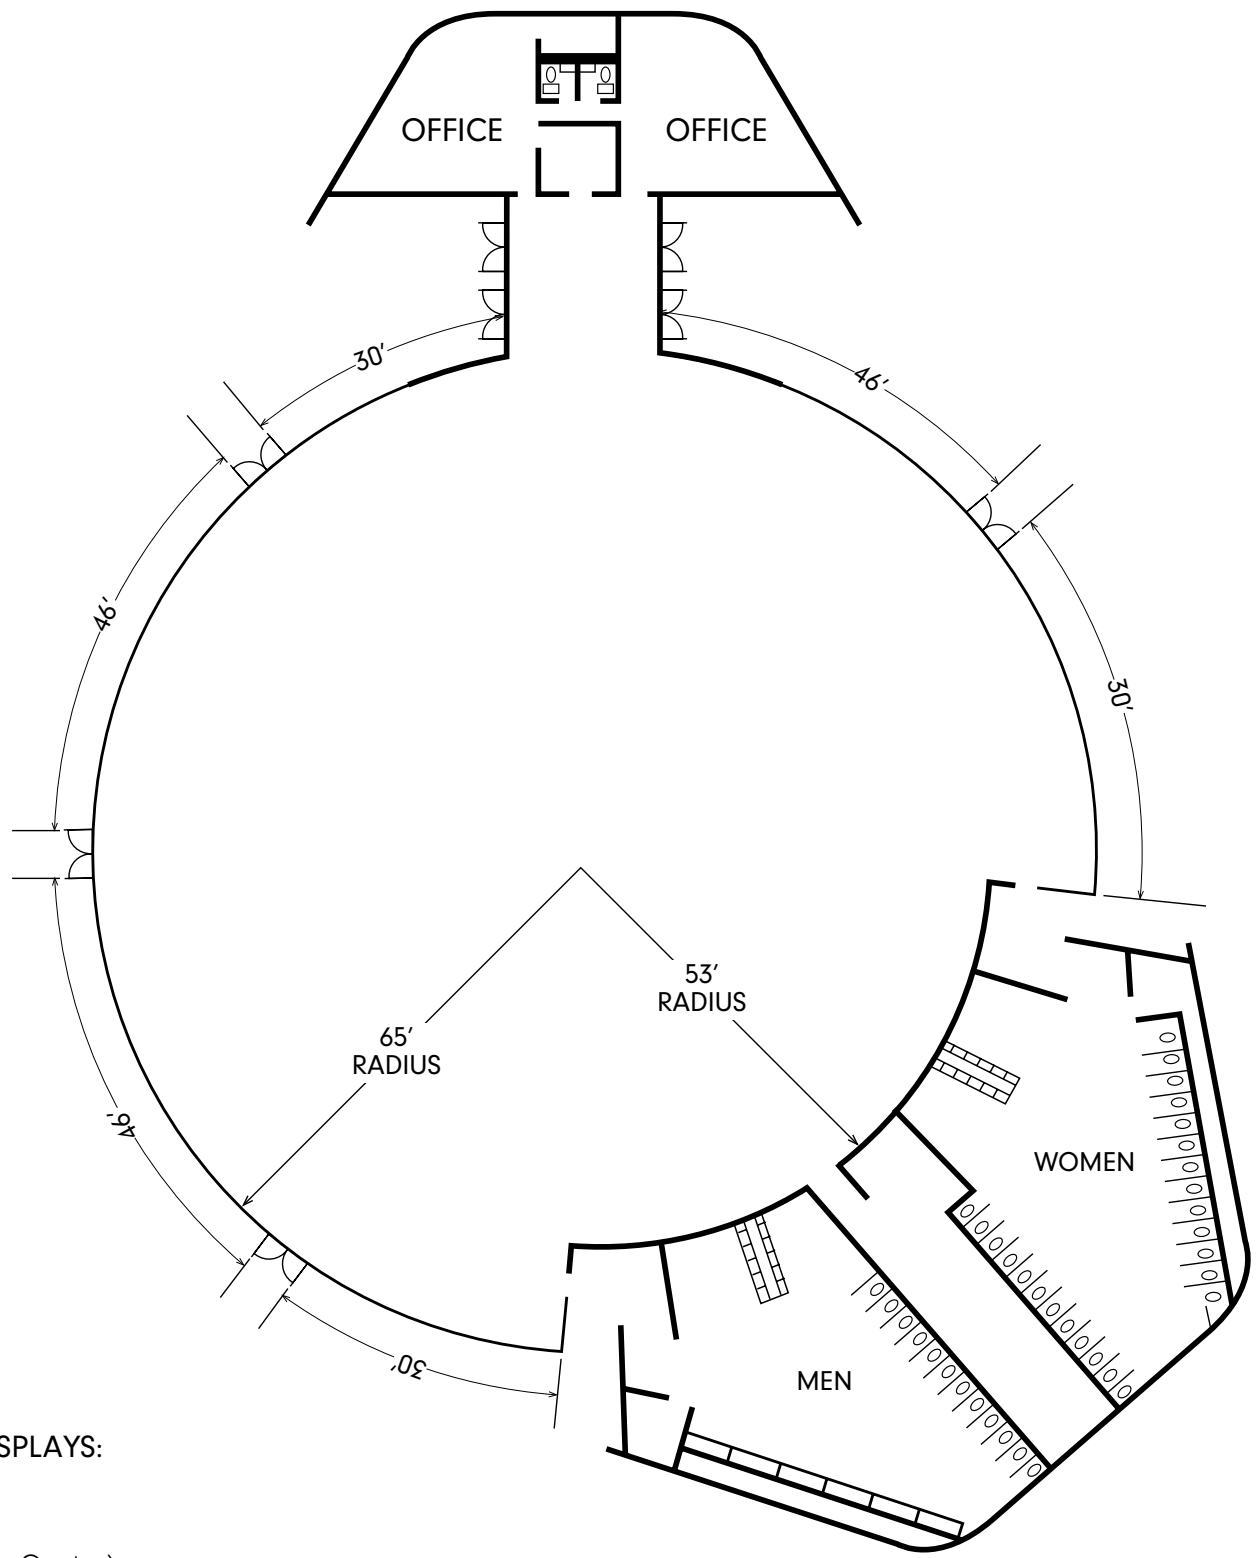

Welcome to the Rental Office!

At the [Ohio Expo Center](#), you'll find more than one million square feet of event space, seats for 20,000 people and ties for 2,000 cattle.

Our versatile, 360-acre, 20-building complex can host almost any kind and size of event. From a small meeting to a large convention, from a sporting event to a concert and from a horse show to a black-tie celebration, the Ohio Expo Center is perfectly accommodating.

If you've got an event to put on, we've got everything you need to make it a success.

OHIO EXPO CENTER
& STATE FAIR

SEATING CAPACITY
1,100 Theater Style

SQUARE FEET FOR DISPLAYS:
14,095

OTHER FEATURES:
20' Ceiling Height (In Center)
OHD 12'W x 13'6"H
Two Air-Conditioned Offices