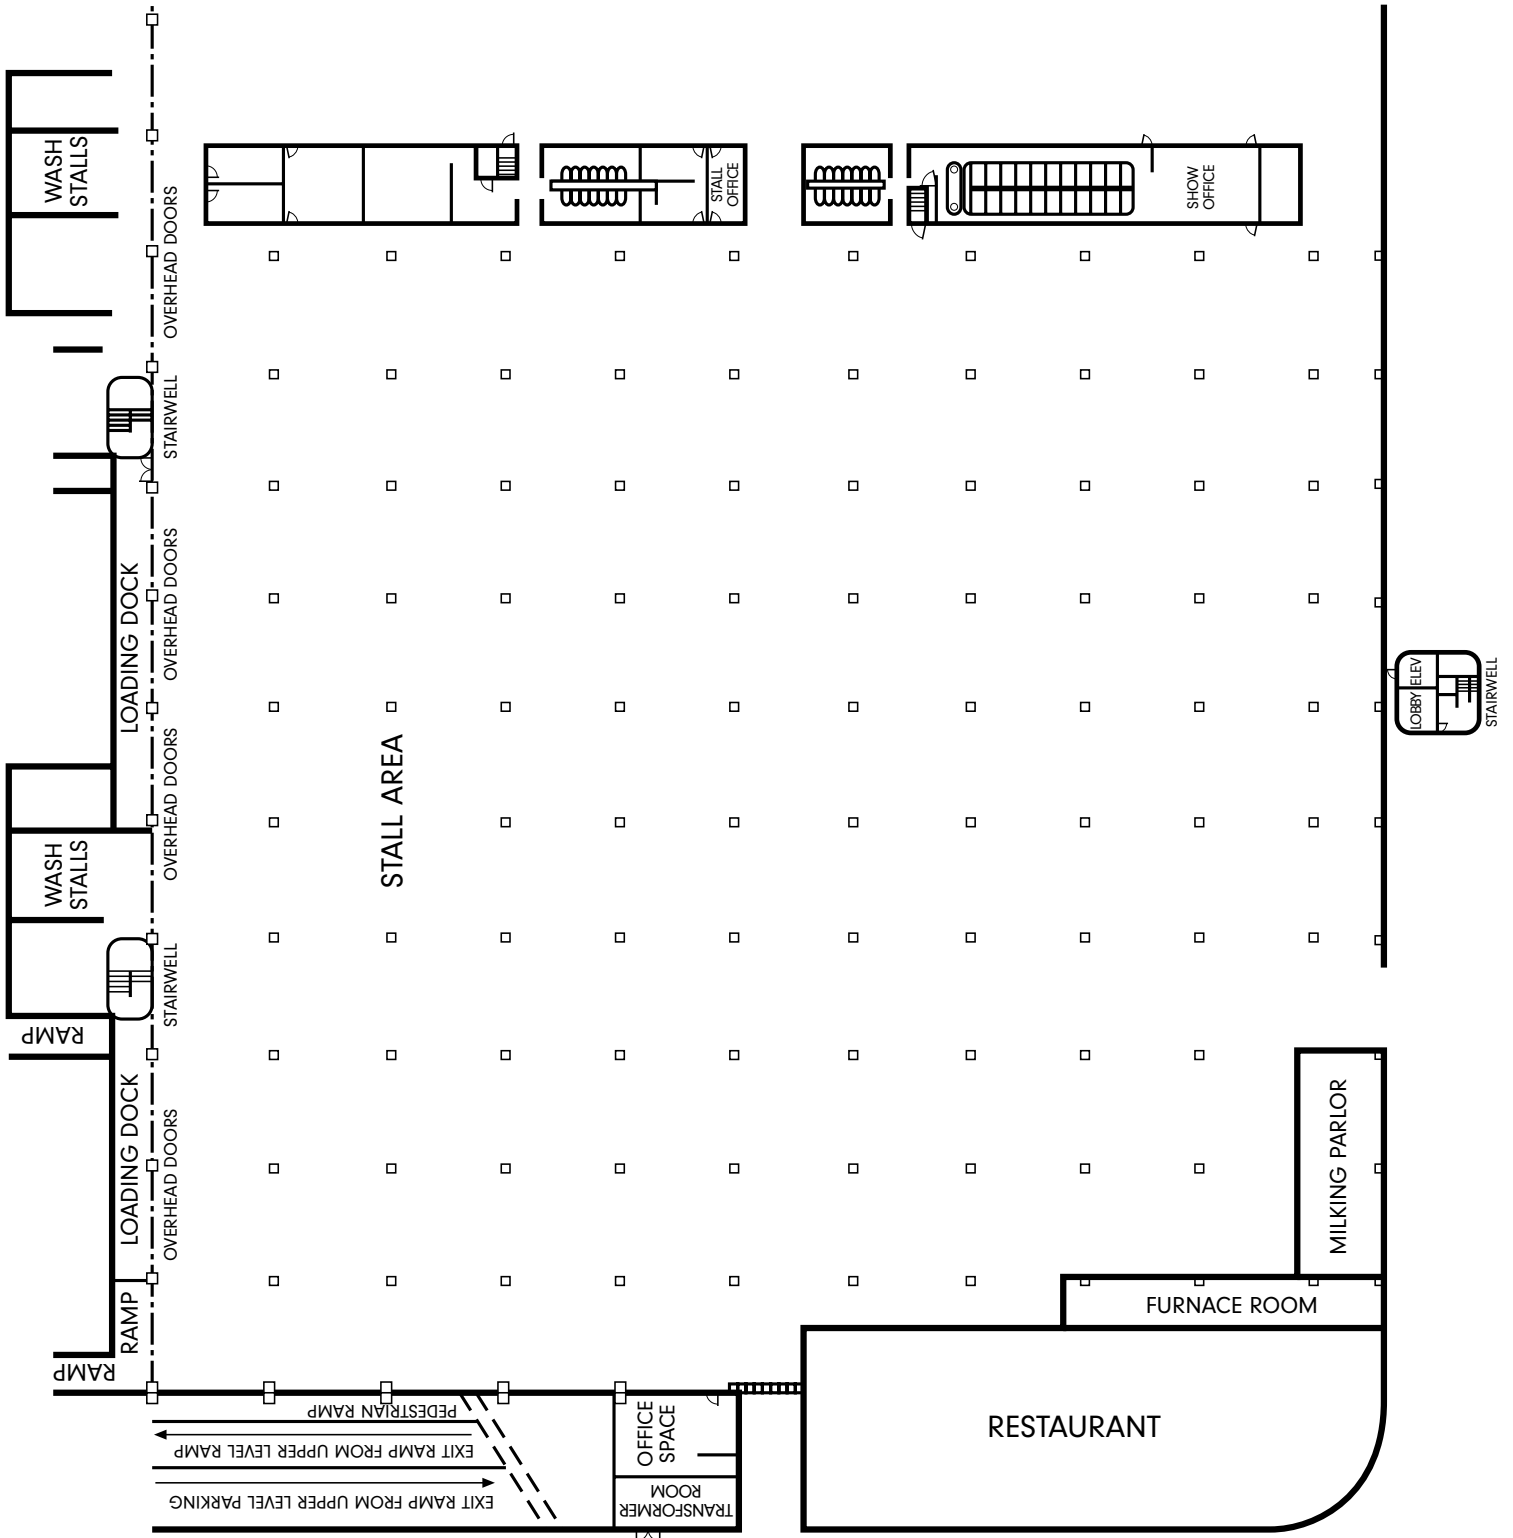

Welcome to the Rental Office!

At the [Ohio Expo Center](#), you'll find more than one million square feet of event space, seats for 20,000 people and ties for 2,000 cattle.

Our versatile, 360-acre, 20-building complex can host almost any kind and size of event. From a small meeting to a large convention, from a sporting event to a concert and from a horse show to a black-tie celebration, the Ohio Expo Center is perfectly accommodating.

If you've got an event to put on, we've got everything you need to make it a success.

OHIO EXPO CENTER
& STATE FAIR

GILLIGAN COMPLEX (south half)

CAPACITY
 1,012 Horse Stalls
 1,200 Cattle Ties

SQUARE FEET FOR DISPLAYS:
 20' x 25' Meeting Room
 20' x 21' Meeting Room
OTHER FEATURES: